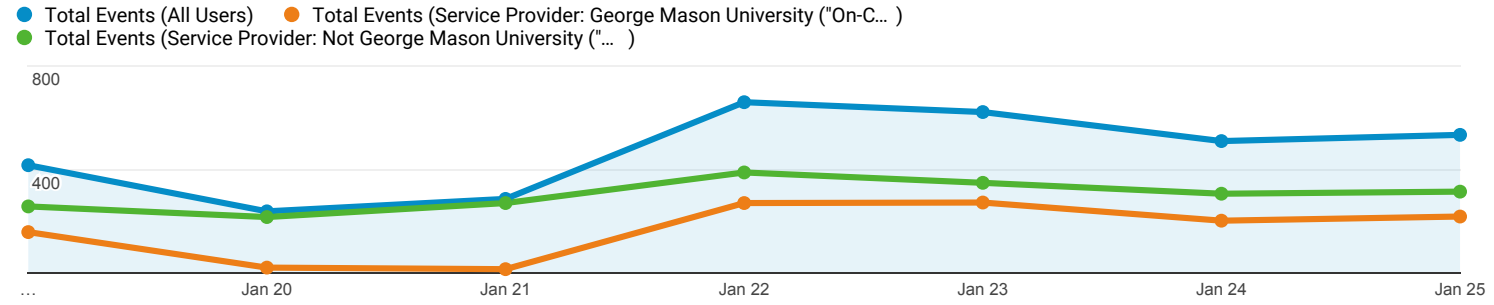

**Explorer**

Event

Event Action	Total Events	Unique Events	Event Value	Avg. Value
<b>All Users</b>	3,269 % of Total: 3.06% (106,936)	2,945 % of Total: 3.06% (96,264)	0 % of Total: 0.00% (0)	0.00 Avg for View: 0.00 (0.00%)
<b>Service Provider: George Mason University ("On-Campus")</b>	1,163 % of Total: 1.09% (106,936)	1,007 % of Total: 1.05% (96,264)	0 % of Total: 0.00% (0)	0.00 Avg for View: 0.00 (0.00%)
<b>Service Provider: Not George Mason University ("Off-Campus")</b>	2,106 % of Total: 1.97% (106,936)	1,938 % of Total: 2.01% (96,264)	0 % of Total: 0.00% (0)	0.00 Avg for View: 0.00 (0.00%)
1. <a href="http://www.gmu.edu/resources/facstaff/">http://www.gmu.edu/resources/facstaff/</a>				
All Users	<b>1,535</b> (46.96%)	<b>1,301</b> (44.18%)	0 (0.00%)	0.00
Service Provider: George Mason University ("On-Campus")	<b>840</b> (72.23%)	<b>703</b> (69.81%)	0 (0.00%)	0.00
Service Provider: Not George Mason University ("Off-Campus")	<b>695</b> (33.00%)	<b>598</b> (30.86%)	0 (0.00%)	0.00
2. <a href="http://jobs.gmu.edu/">http://jobs.gmu.edu/</a>				
All Users	<b>545</b> (16.67%)	<b>523</b> (17.76%)	0 (0.00%)	0.00
Service Provider: George Mason University ("On-Campus")	<b>128</b> (11.01%)	<b>122</b> (12.12%)	0 (0.00%)	0.00
Service Provider: Not George Mason University ("Off-Campus")	<b>417</b> (19.80%)	<b>401</b> (20.69%)	0 (0.00%)	0.00
3. <a href="https://www2.gmu.edu/academics">https://www2.gmu.edu/academics</a>				
All Users	<b>298</b> (9.12%)	<b>273</b> (9.27%)	0 (0.00%)	0.00
Service Provider: George Mason University ("On-Campus")	<b>2</b> (0.17%)	<b>2</b> (0.20%)	0 (0.00%)	0.00
Service Provider: Not George Mason University ("Off-Campus")	<b>296</b> (14.06%)	<b>271</b> (13.98%)	0 (0.00%)	0.00
4. <a href="http://peoplefinder.gmu.edu/">http://peoplefinder.gmu.edu/</a>				
All Users	<b>180</b> (5.51%)	<b>171</b> (5.81%)	0 (0.00%)	0.00